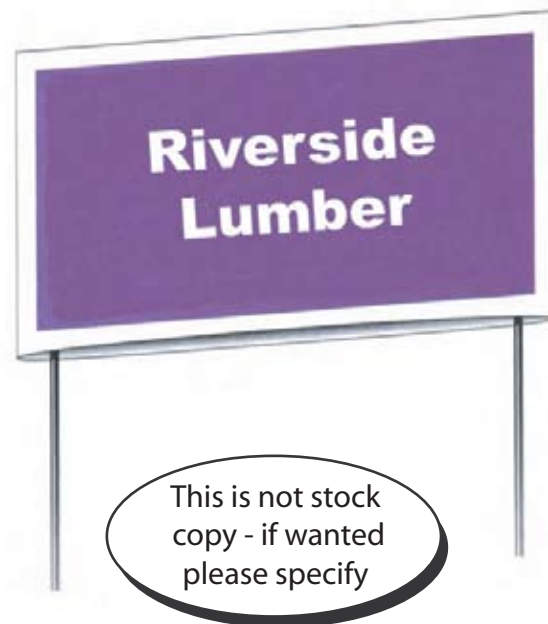

# 2006 Yard Signs/Measure Write

## Double Sided Yard Sign

- Heavy White Coated Poster Board with 8 gauge wire frame.
- 26" x 32" - fold to 16" x 26"
- COPY - No charge for standard tpestyles or if camera ready black & white. If additional art, special type, or borders are required, add \$56 one time charge.
- Color PMS matches \$40
- Bleeds - none - 1" tolerance from all edges
- SCREENED IMPRINT COLORS-- Primrose Yellow, Pink, Pale Blue, Metallic Gold, Metallic Silver, Medium Yellow, Fire Red, Process Blue, Mineral Orange, Maroon, Carmine Red, Peacock Blue, Brilliant Orange, Ultra Blue, Teal, Light Gray, Emerald Green, Tan, Gray, Dark Green, Purple, Medium Brown, Brown, Bright Green, Metallic Bronze or Black.  
 \*NEONS: Pink, Red, Orange, Yellow, Green (Neons tend to fade after 30 - 60 days due to exposure to sunlight)

## Measure Write

Features a ballpoint pen with cap, a 39" tape measure, and a metal hook for hanging. Available in five frosted translucent colors: red, green, blue, purple, and frosted.

One-color, one location imprint  
 Minimum order - 250 pieces